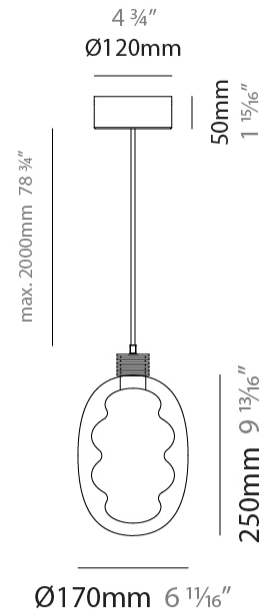

PROJECT	
TYPE	
SPECIFIER	
QUANTITY	
DATE	

DALMA MONOPOINT SUSPENSION

D141280-

base number   Color   Holder   Finish
Temperature   Options   Options

1. To build a product code in our configurator select the specify button on the base model # product page
2. To build a manual product code on this datasheet choose from the options listed below in blue font and add the suffix to the base model #

GENERAL

Series: Dalma
Subseries: Dalma Monopoint
Partner: Cangini & Tucci
Division: Design
Installation: Suspension
Product Type: Pendant
Mounting Location: Ceiling

PHYSICAL

Shape: Oval
Diameter (mm): 170
Diameter (in): 6 ¹¹/₁₆
Width (mm): 250
Width (in): 9 ¹³/₁₆
Height (mm): 2250
Height (in): 88 ⁹/₁₆
Diffuser: Glass - Opal
Fixture Finish: [AMB](#) / [GRN](#) / [PNK](#) / [RUB](#) / [SKB](#) / [SMK](#) / [TOB](#) / [TRA](#) / [SWH](#)
Holder Finish: [BCN](#) / [CHA](#) / [FGD](#)
Fixture Material: Glass / Metal
Primary Material: Glass - Borosilicate
Cable Details: 2000mm/78 3/4" Transparent Cable

ELECTRICAL

Lamp Type: LED
Input Wattage (W): 9
Dimming: Non-Dimming / Phase Dimming (120vac Only)
Driver Included: Yes
Driver Location: Integrated
Driver Type: Constant Current- Universal
Driver Class: Class 2
Input Voltage (V): 120 - 277
Constant Current (MA): 350

LED

Color Temperature (°K): [2700](#) / [3000](#)
Max. Delivered Lumen (lm): 1125
CRI: >95 CRI
Lamp Life (hrs): 50000

OPTICAL

RATINGS AND CERTIFICATIONS

Certified By: Certified for North American Standards
IP rating: IP20