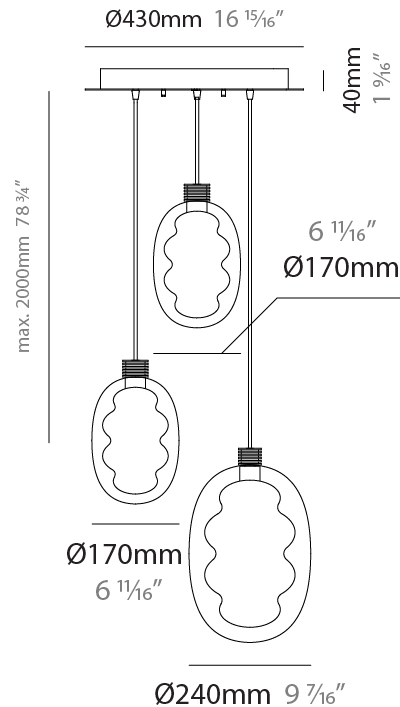

DALMA 3 LIGHT CLUSTER SUSPENSION

D141283-

base number   Color   Holder   Finish
Temperature   Options   Options

1. To build a product code in our configurator select the specify button on the base model # product page
2. To build a manual product code on this datasheet choose from the options listed below in blue font and add the suffix to the base model #

GENERAL

Series: Dalma
Subseries: Dalma 3 Light Cluster
Partner: Cangini & Tucci
Division: Design
Installation: Suspension
Product Type: Pendant
Mounting Location: Ceiling

PHYSICAL

Shape: Oval
Diameter (mm): 430
Diameter (in): 16 ¹⁵/₁₆"
Width (mm): 350
Width (in): 13 ³/₄"
Height (mm): 2350
Height (in): 92 ¹/₂"
Fixture Finish: [AMB](#) / [GRN](#) / [PNK](#) / [RUB](#) / [SKB](#) / [SMK](#) / [TOB](#) / [TRA](#) / [SWH](#)
Holder Finish: [BCN](#) / [CHA](#) / [FGD](#)
Fixture Material: Glass / Metal
Primary Material: Glass - Borosilicate
Cable Details: 2000mm/78 3/4" Transparent Cable

ELECTRICAL

Lamp Type: LED
Input Wattage (W): 30
Dimming: Non-Dimming / Phase Dimming (120vac Only)
Driver Included: Yes
Driver Location: Integrated
Driver Type: Constant Current- Universal
Driver Class: Class 2
Input Voltage (V): 120
Constant Current (MA): 350

LED

Color Temperature (°K): 2700 / 3000
Max. Delivered Lumen (lm): 3750
CRI: >95 CRI
Lamp Life (hrs): 50000

OPTICAL

RATINGS AND CERTIFICATIONS

Certified By: Certified for North American Standards
IP rating: IP20

PROJECT
TYPE
SPECIFIER
QUANTITY
DATE