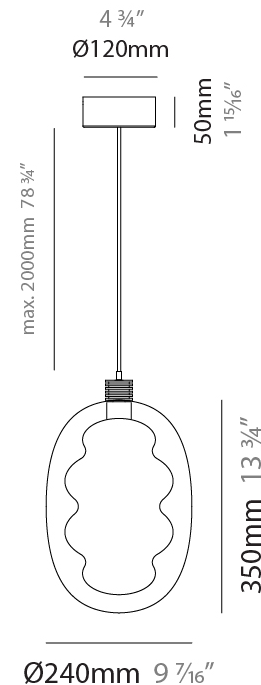

DALMA MONOPOINT SUSPENSION

D141281-

base number   Color   Holder   Finish
Temperature   Options   Options

1. To build a product code in our configurator select the specify button on the base model # product page
2. To build a manual product code on this datasheet choose from the options listed below in blue font and add the suffix to the base model #

GENERAL

Series: Dalma
Subseries: Dalma Monopoint
Partner: Cangini & Tucci
Division: Design
Installation: Suspension
Product Type: Pendant
Mounting Location: Ceiling

PHYSICAL

Shape: Oval
Diameter (mm): 240
Diameter (in): 9 7/16
Width (mm): 350
Width (in): 13 3/4
Height (mm): 2350
Height (in): 92 1/2
Fixture Finish: [AMB](#) / [GRN](#) / [PNK](#) / [RUB](#) / [SKB](#) / [SMK](#) / [TOB](#) / [TRA](#) / [SWH](#)
Holder Finish: [BCN](#) / [CHA](#) / [FGD](#)
Fixture Material: Glass / Metal
Primary Material: Glass - Borosilicate
Cable Details: 2000mm/78 3/4" Transparent Cable

ELECTRICAL

Lamp Type: LED
Input Wattage (W): 12
Dimming: Non-Dimming / Phase Dimming (120vac Only)
Driver Included: Yes
Driver Location: Integrated
Driver Type: Constant Current- Universal
Driver Class: Class 2
Input Voltage (V): 120
Constant Current (MA): 350

LED

Color Temperature (°K): [2700](#) / [3000](#)
Max. Delivered Lumen (lm): 1500
CRI: >95 CRI
Lamp Life (hrs): 50000

OPTICAL

RATINGS AND CERTIFICATIONS

Certified By: Certified for North American Standards
IP rating: IP20

PROJECT
TYPE
SPECIFIER
QUANTITY
DATE